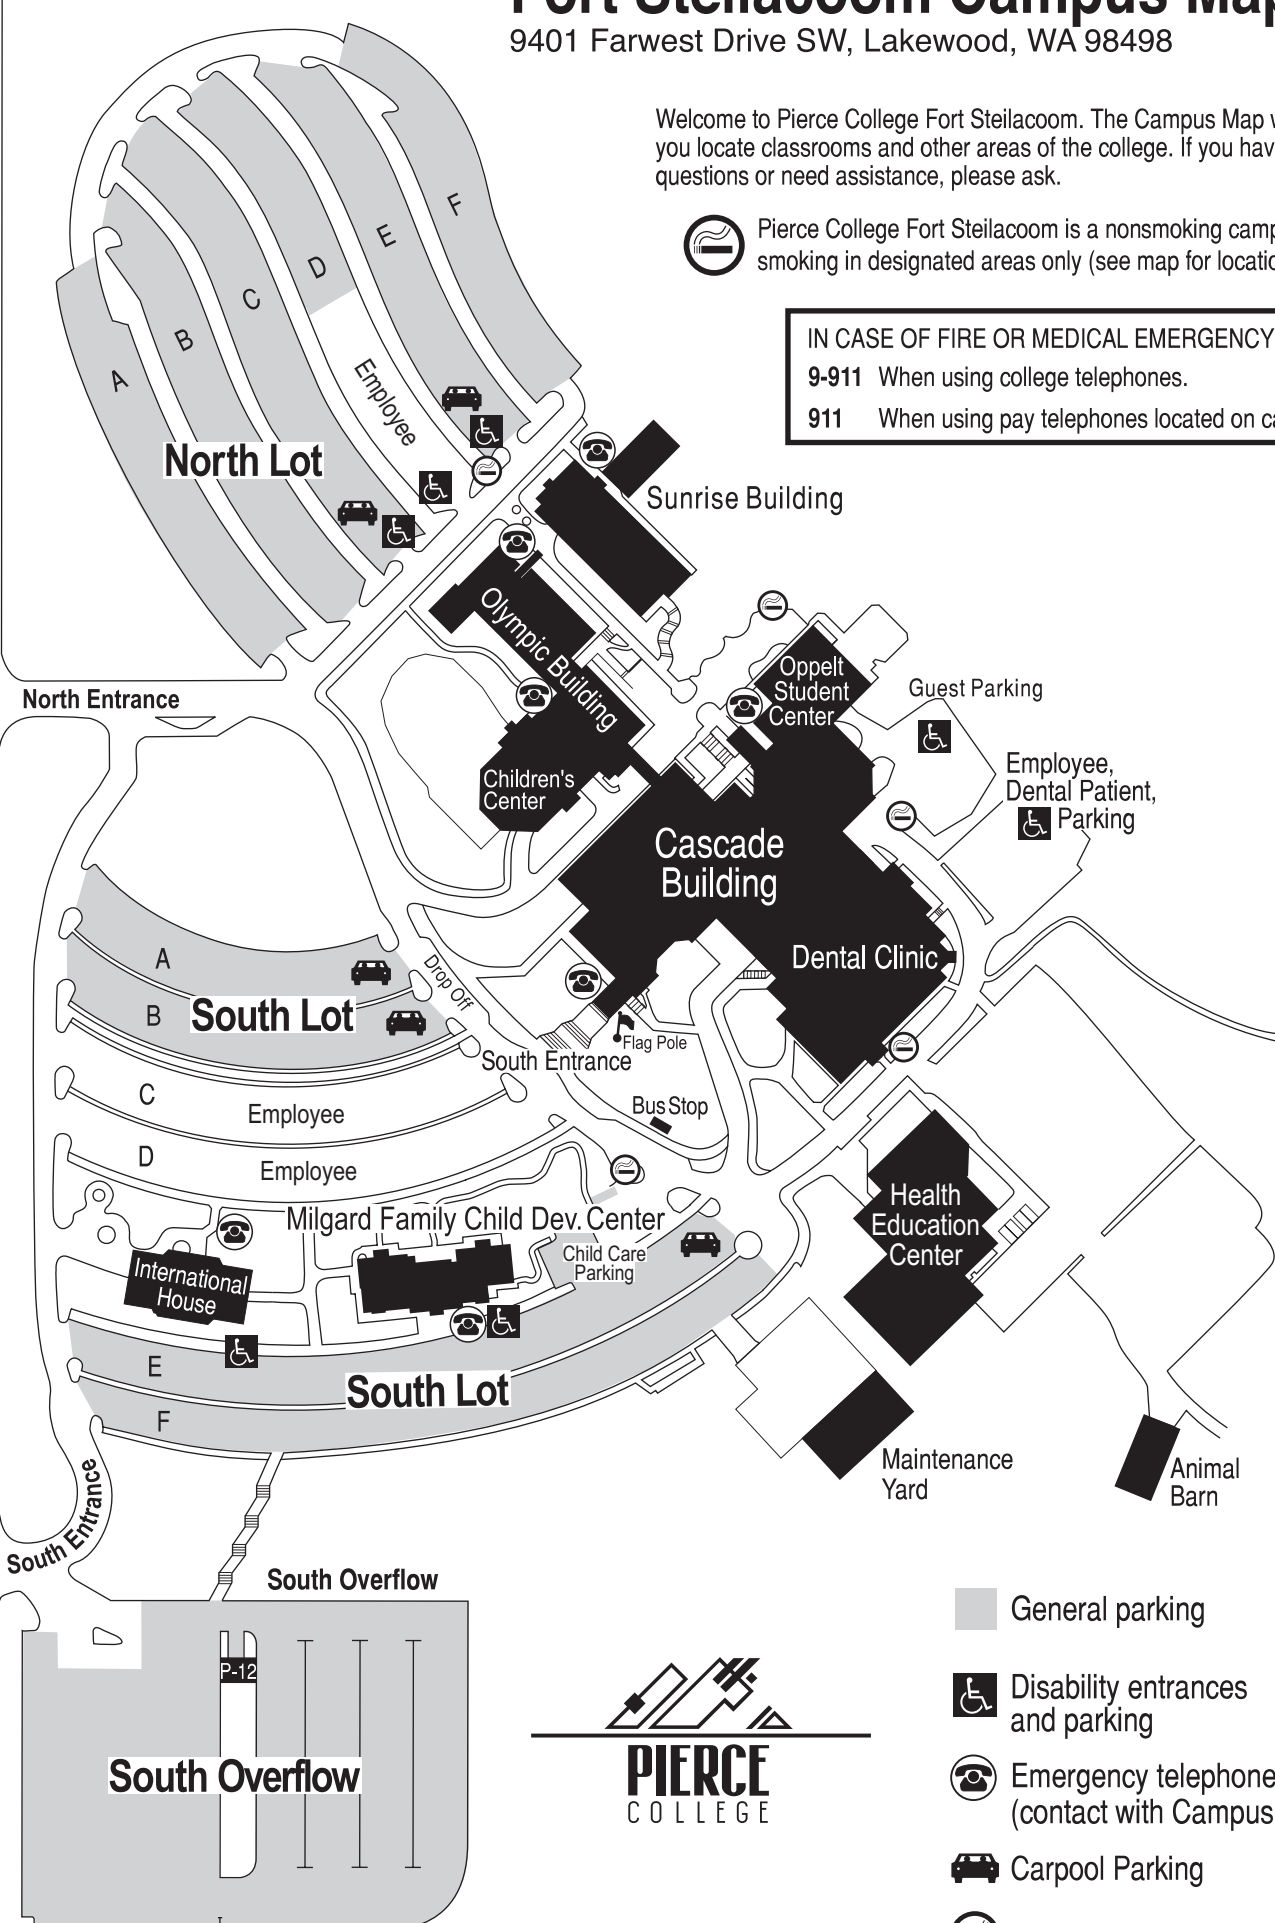

Fort Steilacoom Campus Map

9401 Farwest Drive SW, Lakewood, WA 98498

Welcome to Pierce College Fort Steilacoom. The Campus Map will help you locate classrooms and other areas of the college. If you have questions or need assistance, please ask.

Pierce College Fort Steilacoom is a nonsmoking campus with smoking in designated areas only (see map for locations).

IN CASE OF FIRE OR MEDICAL EMERGENCY CALL:

9-911 When using college telephones.

911 When using pay telephones located on campus

To I-5 via Steilacoom Blvd.

Farwest Drive SW

To I-5 via Washington Blvd.

General parking

Disability entrances and parking

Emergency telephones (contact with Campus Safety)

Carpool Parking

Smoking Shelter