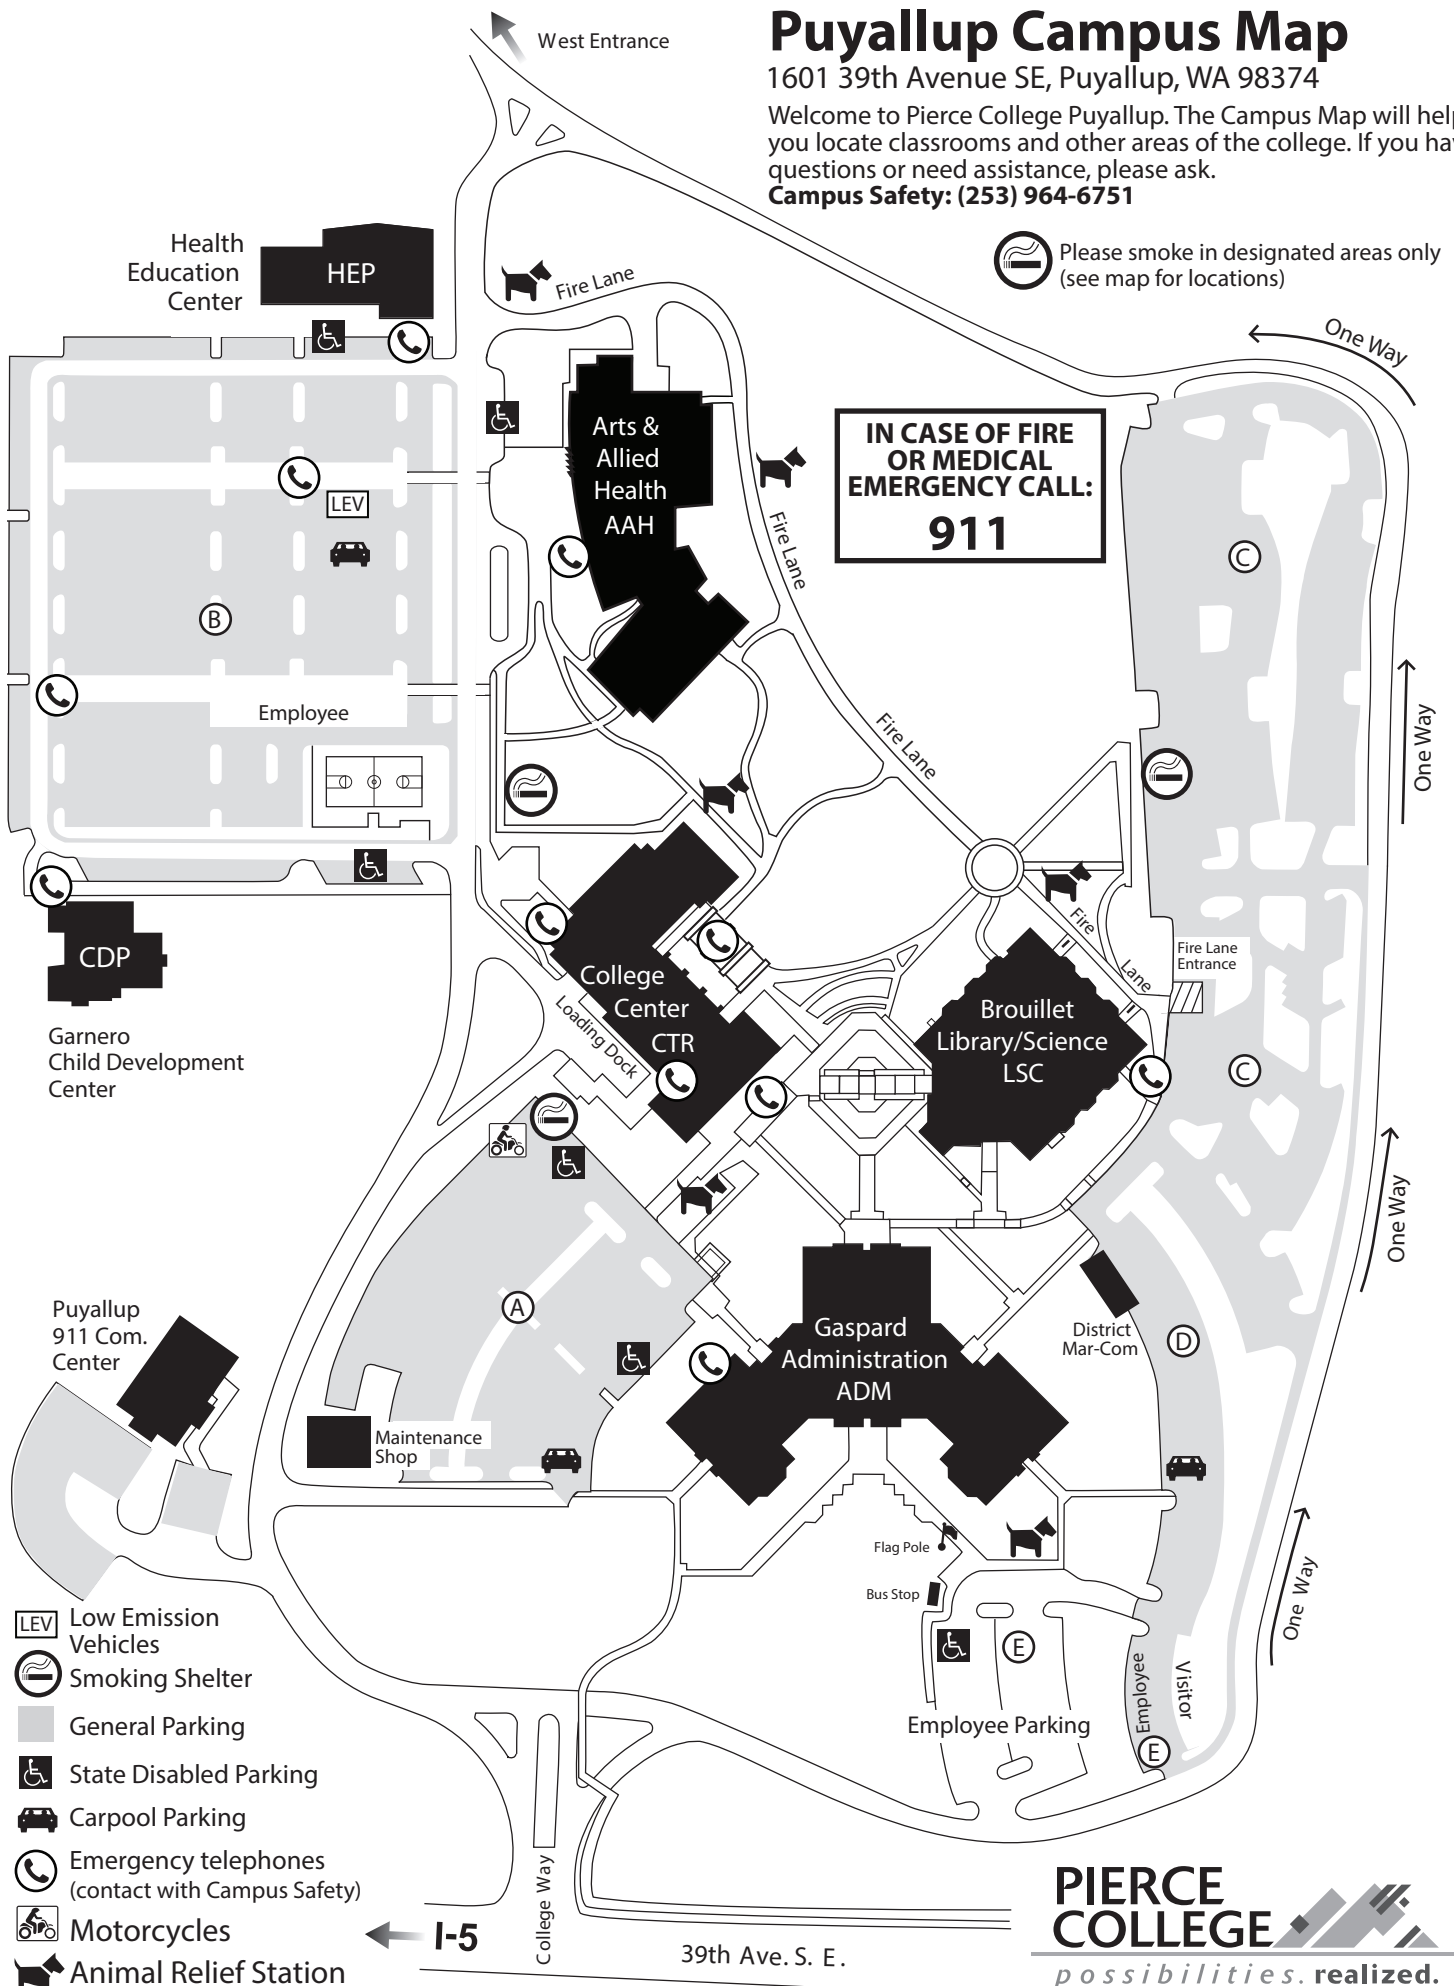

Puyallup Campus Map

1601 39th Avenue SE, Puyallup, WA 98374

Welcome to Pierce College Puyallup. The Campus Map will help you locate classrooms and other areas of the college. If you have questions or need assistance, please ask.

Campus Safety: (253) 964-6751

 Please smoke in designated areas only (see map for locations)

**IN CASE OF FIRE
OR MEDICAL
EMERGENCY CALL:
911**

-  Low Emission Vehicles
-  Smoking Shelter
-  General Parking
-  State Disabled Parking
-  Carpool Parking
-  Emergency telephones (contact with Campus Safety)
-  Motorcycles
-  Animal Relief Station (only service animals allowed in buildings)