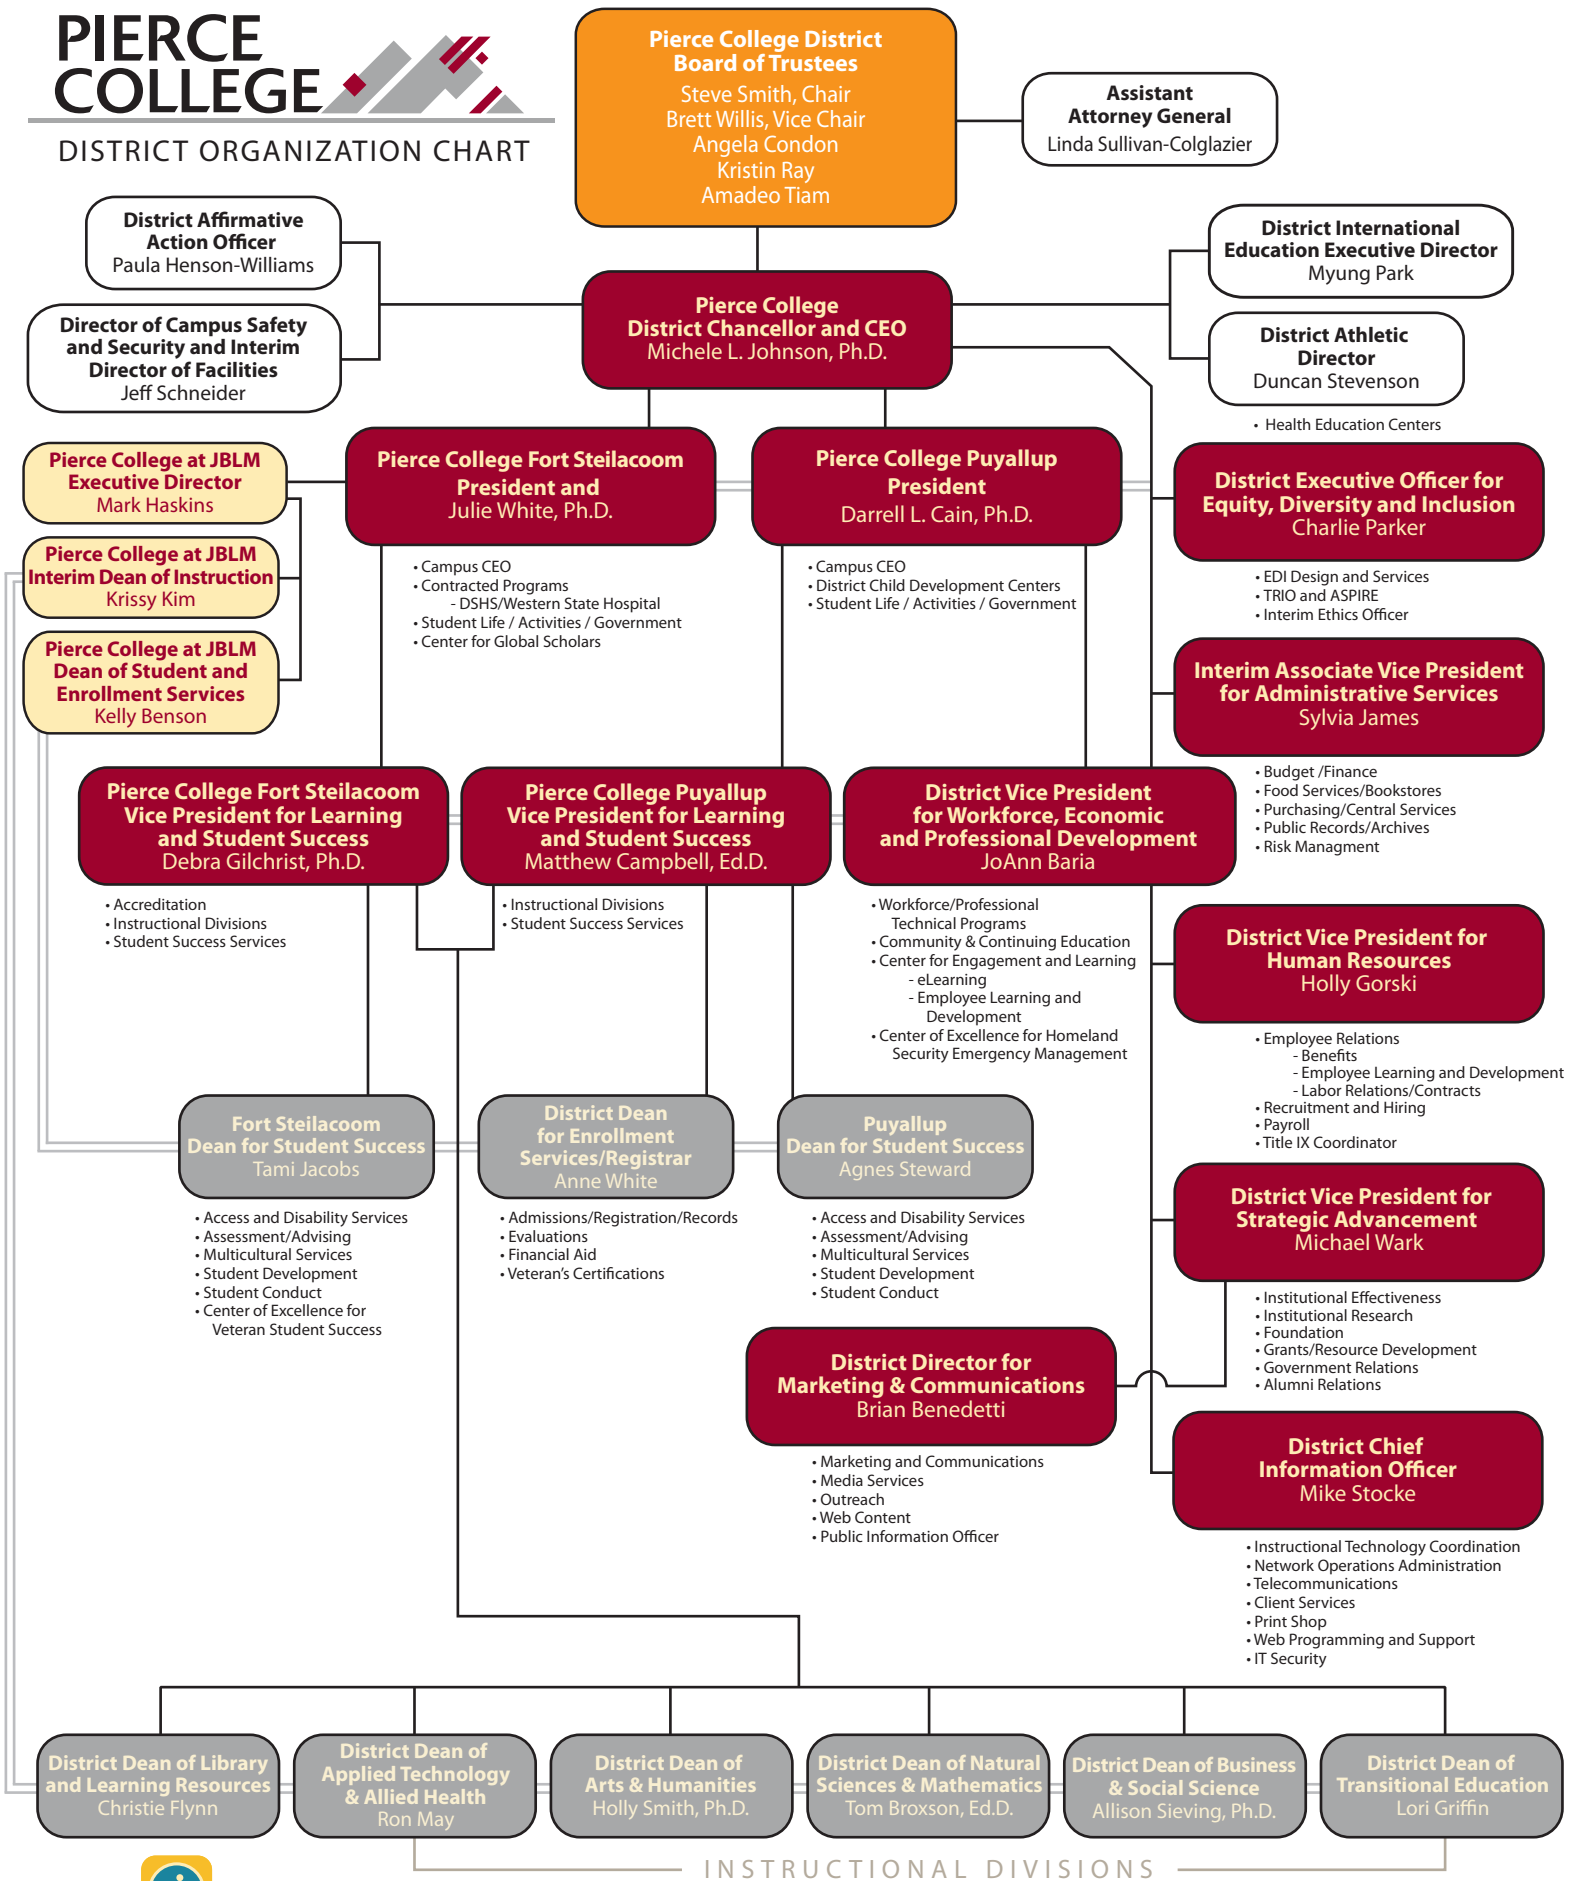

## DISTRICT ORGANIZATION CHART

● BOARD MEMBERS   
 ● E-TEAM MEMBERS   
 ● PIERCE COLLEGE AT JOINT BASE LEWIS-McCHORD   
 ● DEANS   
 = MATRIX COLLABORATIONS