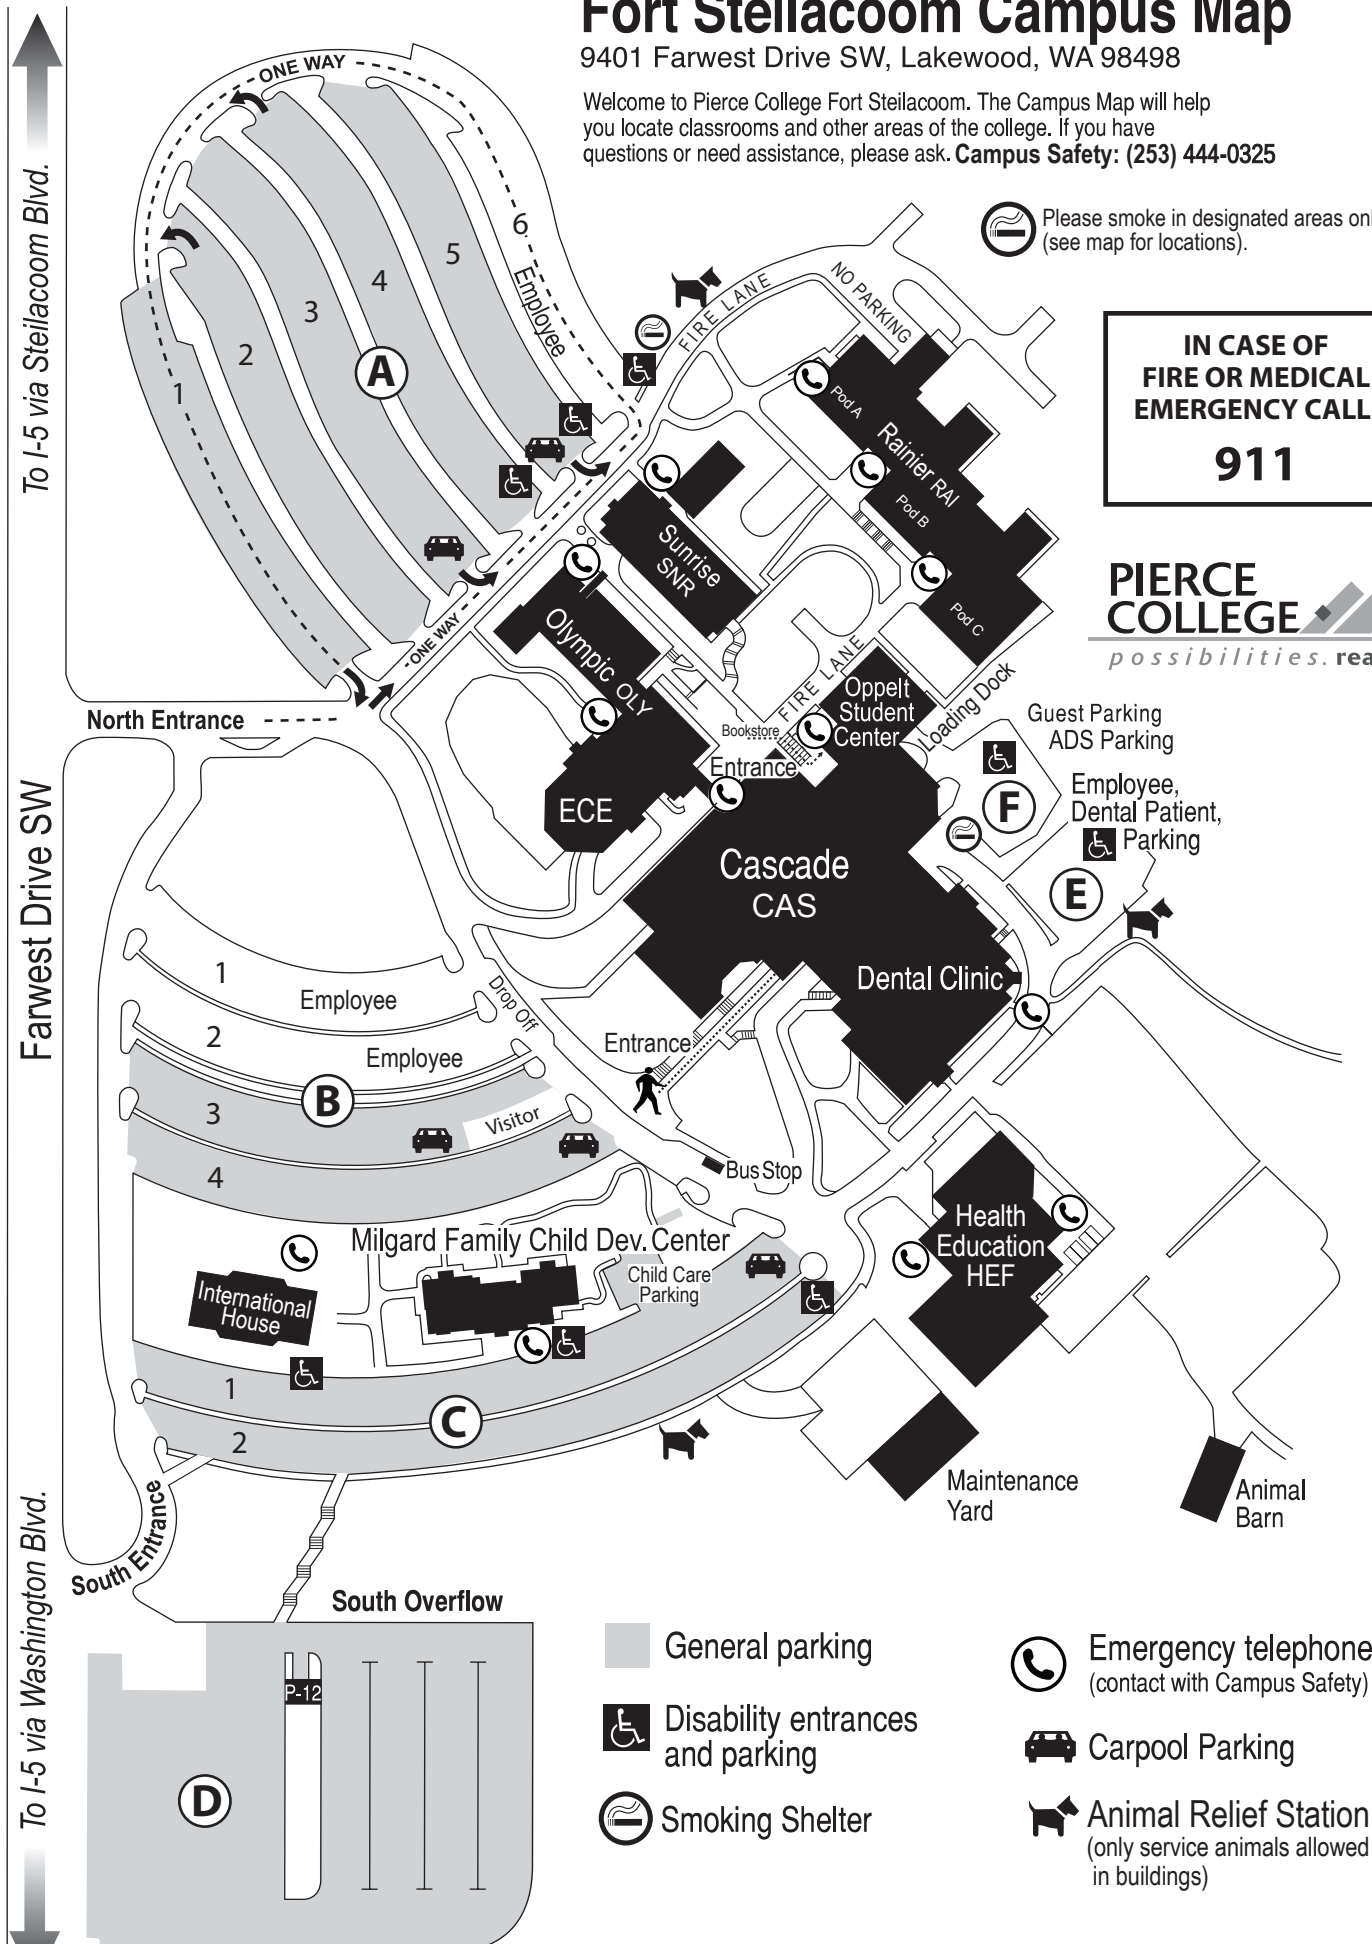

Fort Steilacoom Campus Map

9401 Farwest Drive SW, Lakewood, WA 98498

Welcome to Pierce College Fort Steilacoom. The Campus Map will help you locate classrooms and other areas of the college. If you have questions or need assistance, please ask. **Campus Safety: (253) 444-0325**

 Please smoke in designated areas only (see map for locations).

**IN CASE OF
FIRE OR MEDICAL
EMERGENCY CALL:

911**

**PIERCE
COLLEGE** 
possibilities. realized.

To I-5 via Steilacoom Blvd.

Farwest Drive SW

To I-5 via Washington Blvd.