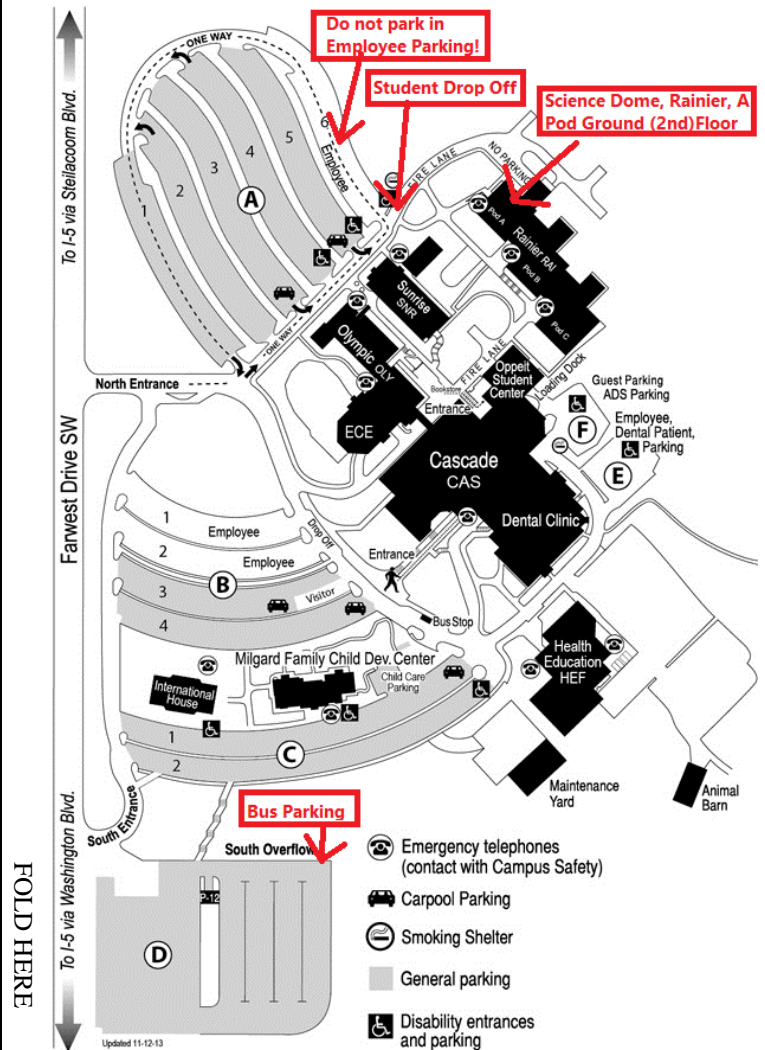

Welcome to Pierce College Fort Steilacoom

9401 Farwest Drive SW
Lakewood WA, 98498
(253) 964-6500

PIERCE COLLEGE
possibilities. realized.

TEMPORARY PARKING PERMIT (NO EMPLOYEE PARKING)

Date:

Time: 2 hours

Location: Rainier

Event: Science Dome

Sponsor: Hillary Stephens

PLACE ON DASH OF VEHICLE

DIRECTIONS

- ◆ From I-5 - Gravelly Lake Exit 124
- ◆ From northbound I-5: turn left and go over the freeway.
- ◆ From southbound I-5: turn right.
- ◆ At the second light (island with large "Welcome to Lakewood" sign), go left onto Gravelly Lake Drive.
- ◆ At the second light, turn left on Washington Blvd. (Note: Washington Blvd. will turn into Military Road).
- ◆ At the third light, turn right on 112th St. S. W.
- ◆ Take the first left (one-half block) onto Farwest Drive.
- ◆ Continue on Farwest Drive until you see Pierce College on the right.